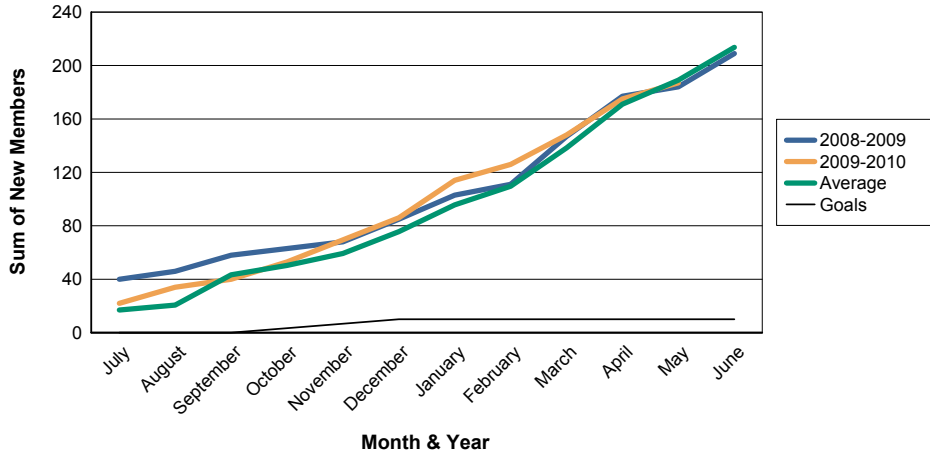

3 Year Comparisons for GMT Constitutional Area 4

By GMT District

As of May 2010

Sum of New Clubs/ Month & Year

For District 108 LA

Sum of Dropped Clubs/ Month & Year

For District 108 LA

Sum of Net Clubs/ Month & Year

For District 108 LA

Sum of Charter Members/ Month & Year

For District 108 LA

3 Year Comparisons for GMT Constitutional Area 4

By GMT District

As of May 2010

Sum of New Members/ Month & Year

For District 108 LA

Sum of Dropped Members/ Month & Year

For District 108 LA

Sum of Net Members/ Month & Year

For District 108 LA