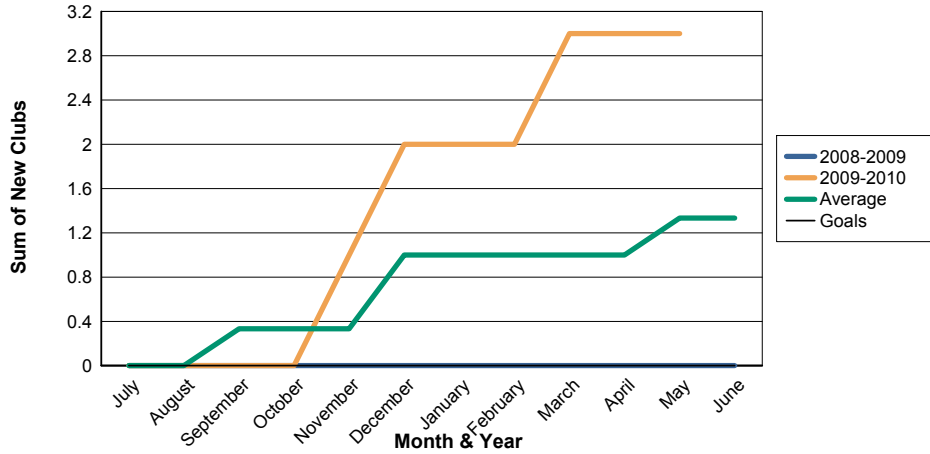

3 Year Comparisons for GMT Constitutional Area 4

By GMT District

As of May 2010

Sum of New Clubs/ Month & Year

For District 108 LA

Sum of Dropped Clubs/ Month & Year

For District 108 LA

Sum of Net Clubs/ Month & Year

For District 108 LA

Sum of Charter Members/ Month & Year

For District 108 LA

3 Year Comparisons for GMT Constitutional Area 4

By GMT District

As of May 2010

Sum of New Members/ Month & Year

For District 108 LA