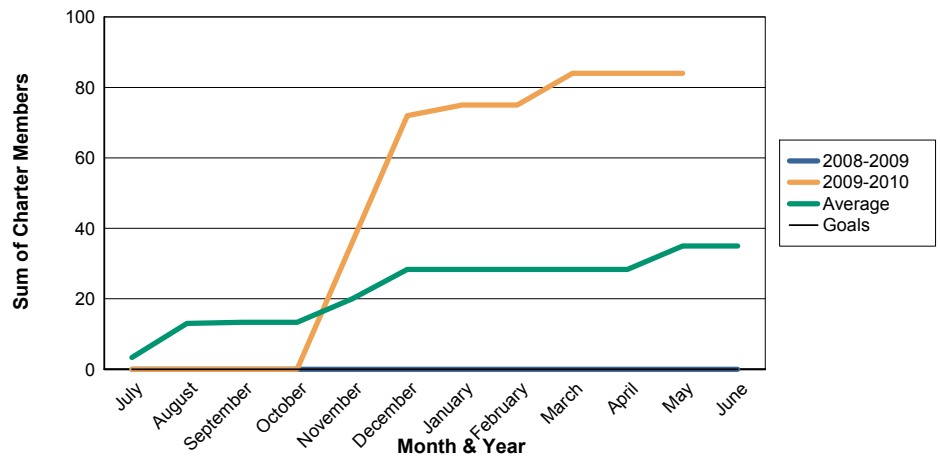

3 Year Comparisons for GMT Constitutional Area 4

By GMT District

As of May 2010

Sum of New Clubs/ Month & Year

For District 108 LA

Sum of Dropped Clubs/ Month & Year

For District 108 LA

Sum of Net Clubs/ Month & Year

For District 108 LA

Sum of Charter Members/ Month & Year

For District 108 LA

3 Year Comparisons for GMT Constitutional Area 4

By GMT District

As of May 2010

Sum of New Members/ Month & Year

For District 108 LA