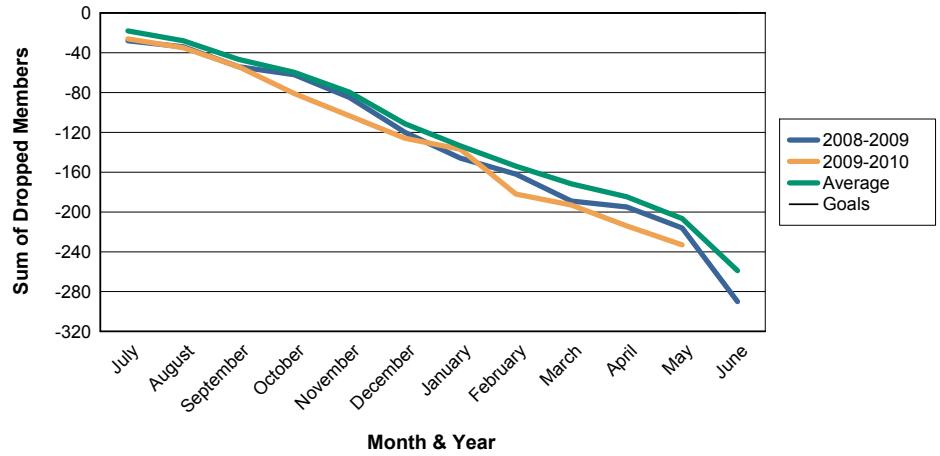

For District 108 LA

Sum of Charter Members/ Month & Year

For District 108 LA

3 Year Comparisons for GMT Constitutional Area 4

By GMT District

As of May 2010

Sum of New Members/ Month & Year

For District 108 LA

Sum of Dropped Members/ Month & Year

For District 108 LA

Sum of Net Members/ Month & Year

For District 108 LA