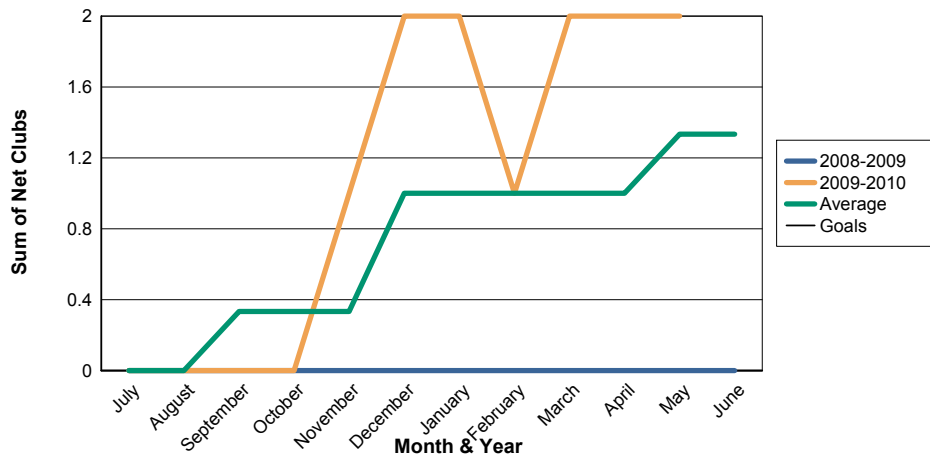

3 Year Comparisons for GMT Constitutional Area 4

By GMT District

As of May 2010

Sum of New Clubs/ Month & Year

For District 108 LA

Sum of Dropped Clubs/ Month & Year

For District 108 LA

Sum of Net Clubs/ Month & Year

For District 108 LA

Sum of Charter Members/ Month & Year

For District 108 LA

3 Year Comparisons for GMT Constitutional Area 4

By GMT District

As of May 2010

Sum of New Members/ Month & Year

For District 108 LA