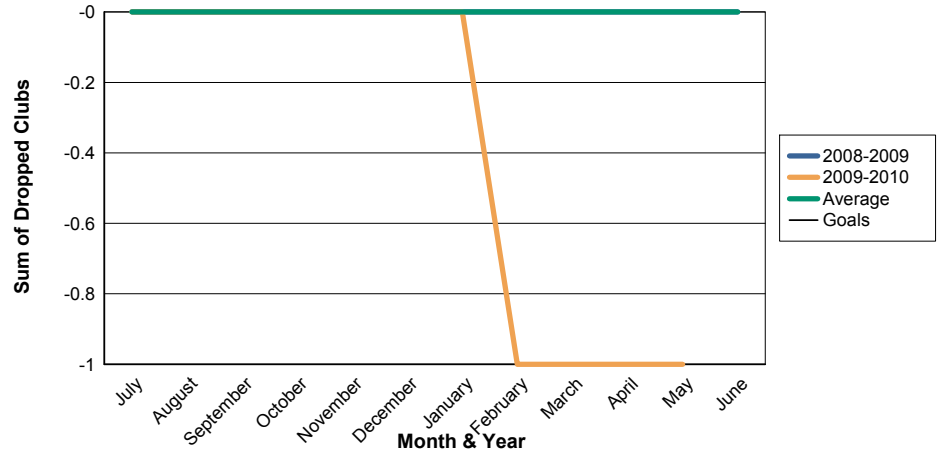

3 Year Comparisons for GMT Constitutional Area 4

By GMT District

As of May 2010

Sum of New Clubs/ Month & Year

For District 108 LA

Sum of Dropped Clubs/ Month & Year

For District 108 LA

Sum of Net Clubs/ Month & Year